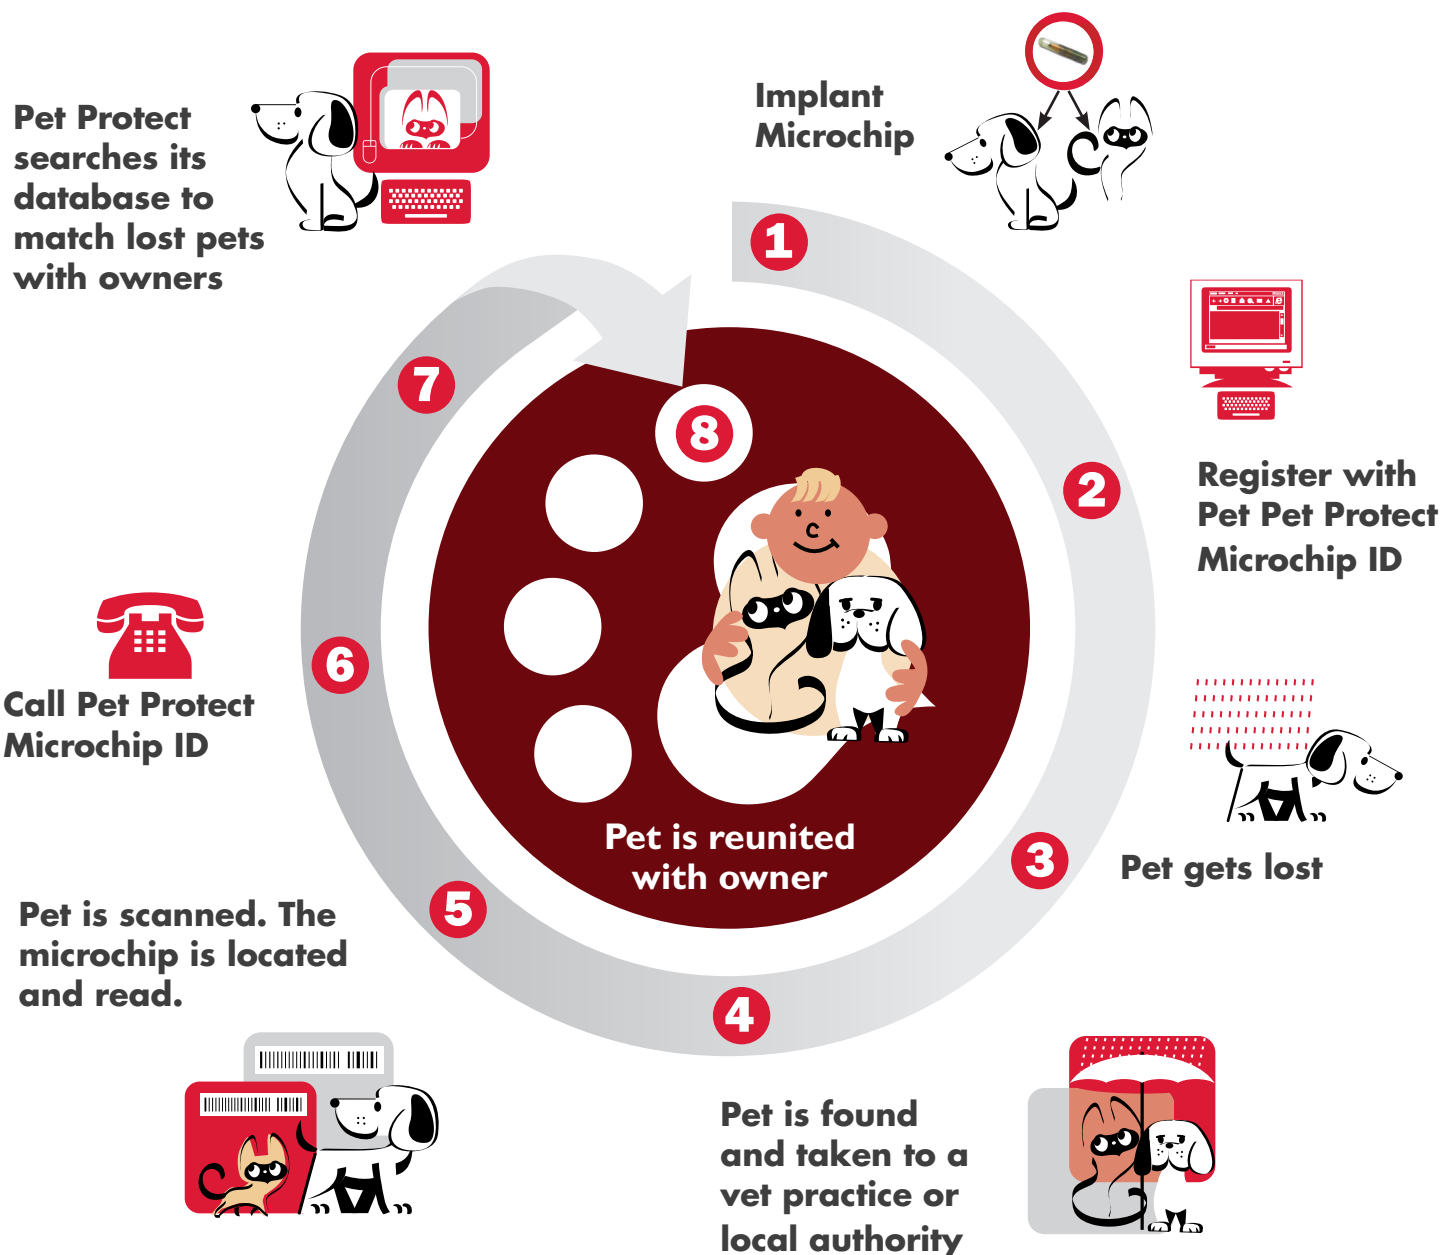

Reuniting pets with owners, one step at a time

Get more information or place an order today: call **0800 587 0660**.

Lines open Monday-Friday 9am-5pm